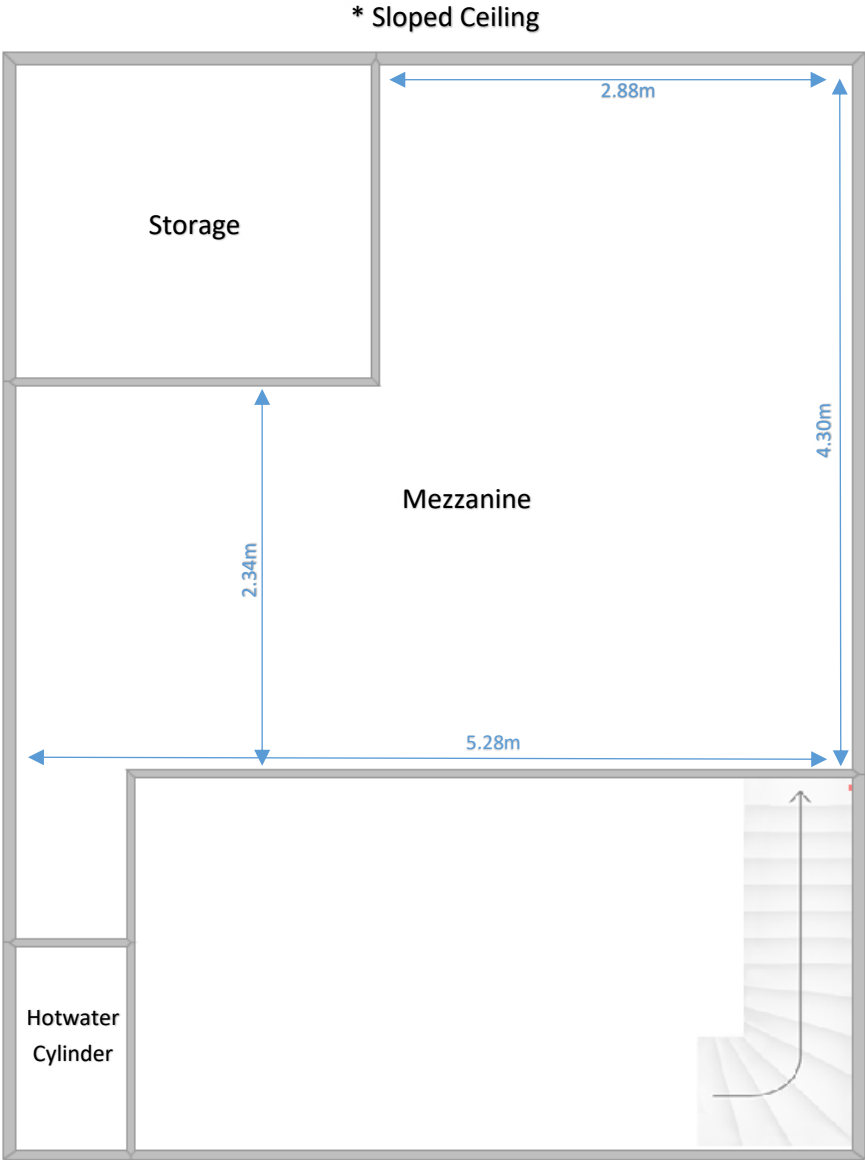

Chalet 2 Victoria Row Floor Plan

All measurements are approximate.