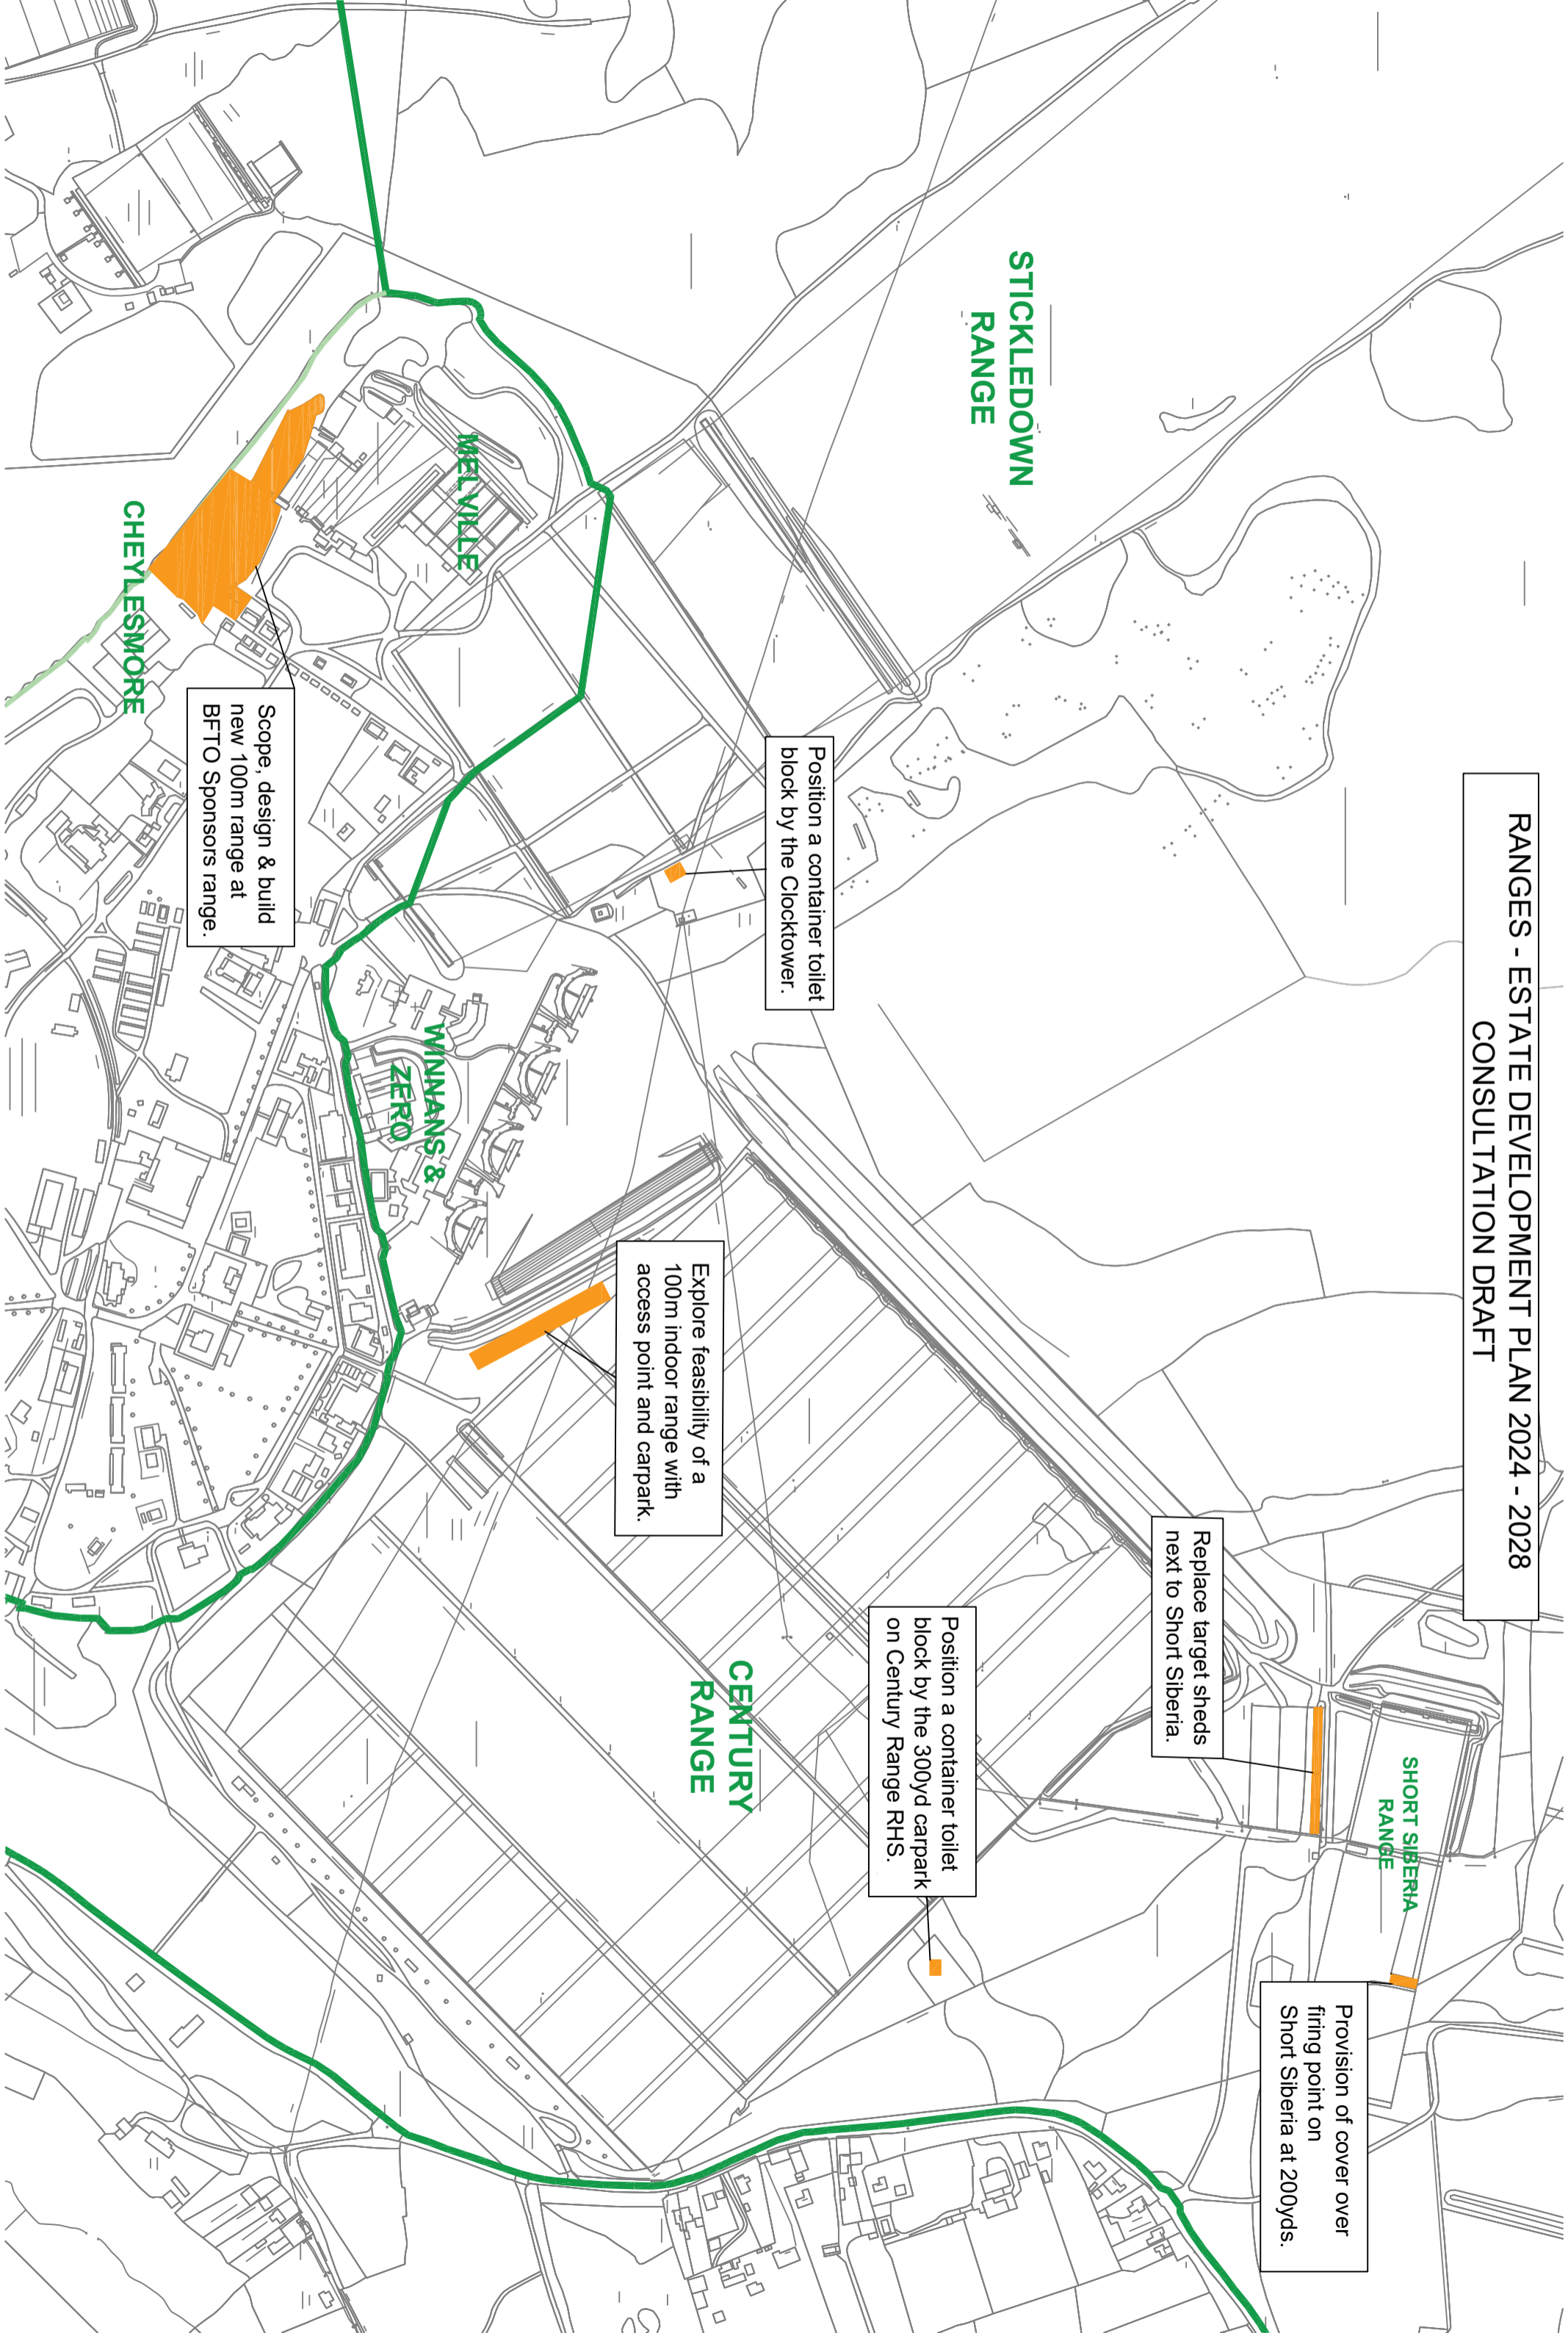

RANGES - ESTATE DEVELOPMENT PLAN 2024 - 2028
CONSULTATION DRAFT

STICKLEDOWN
RANGE

CHEYLESMORE

MELVILLE

WINNANS &
ZERO

CENTURY
RANGE

SHORT SIBERIA
RANGE

Scope, design & build
new 100m range at
BFTO Sponsors range.

Position a container toilet
block by the Clocktower.

Explore feasibility of a
100m indoor range with
access point and carpark.

Position a container toilet
block by the 300yd carpark
on Century Range RHS.

Replace target sheds
next to Short Siberia.

Provision of cover over
firing point on
Short Siberia at 200yds.