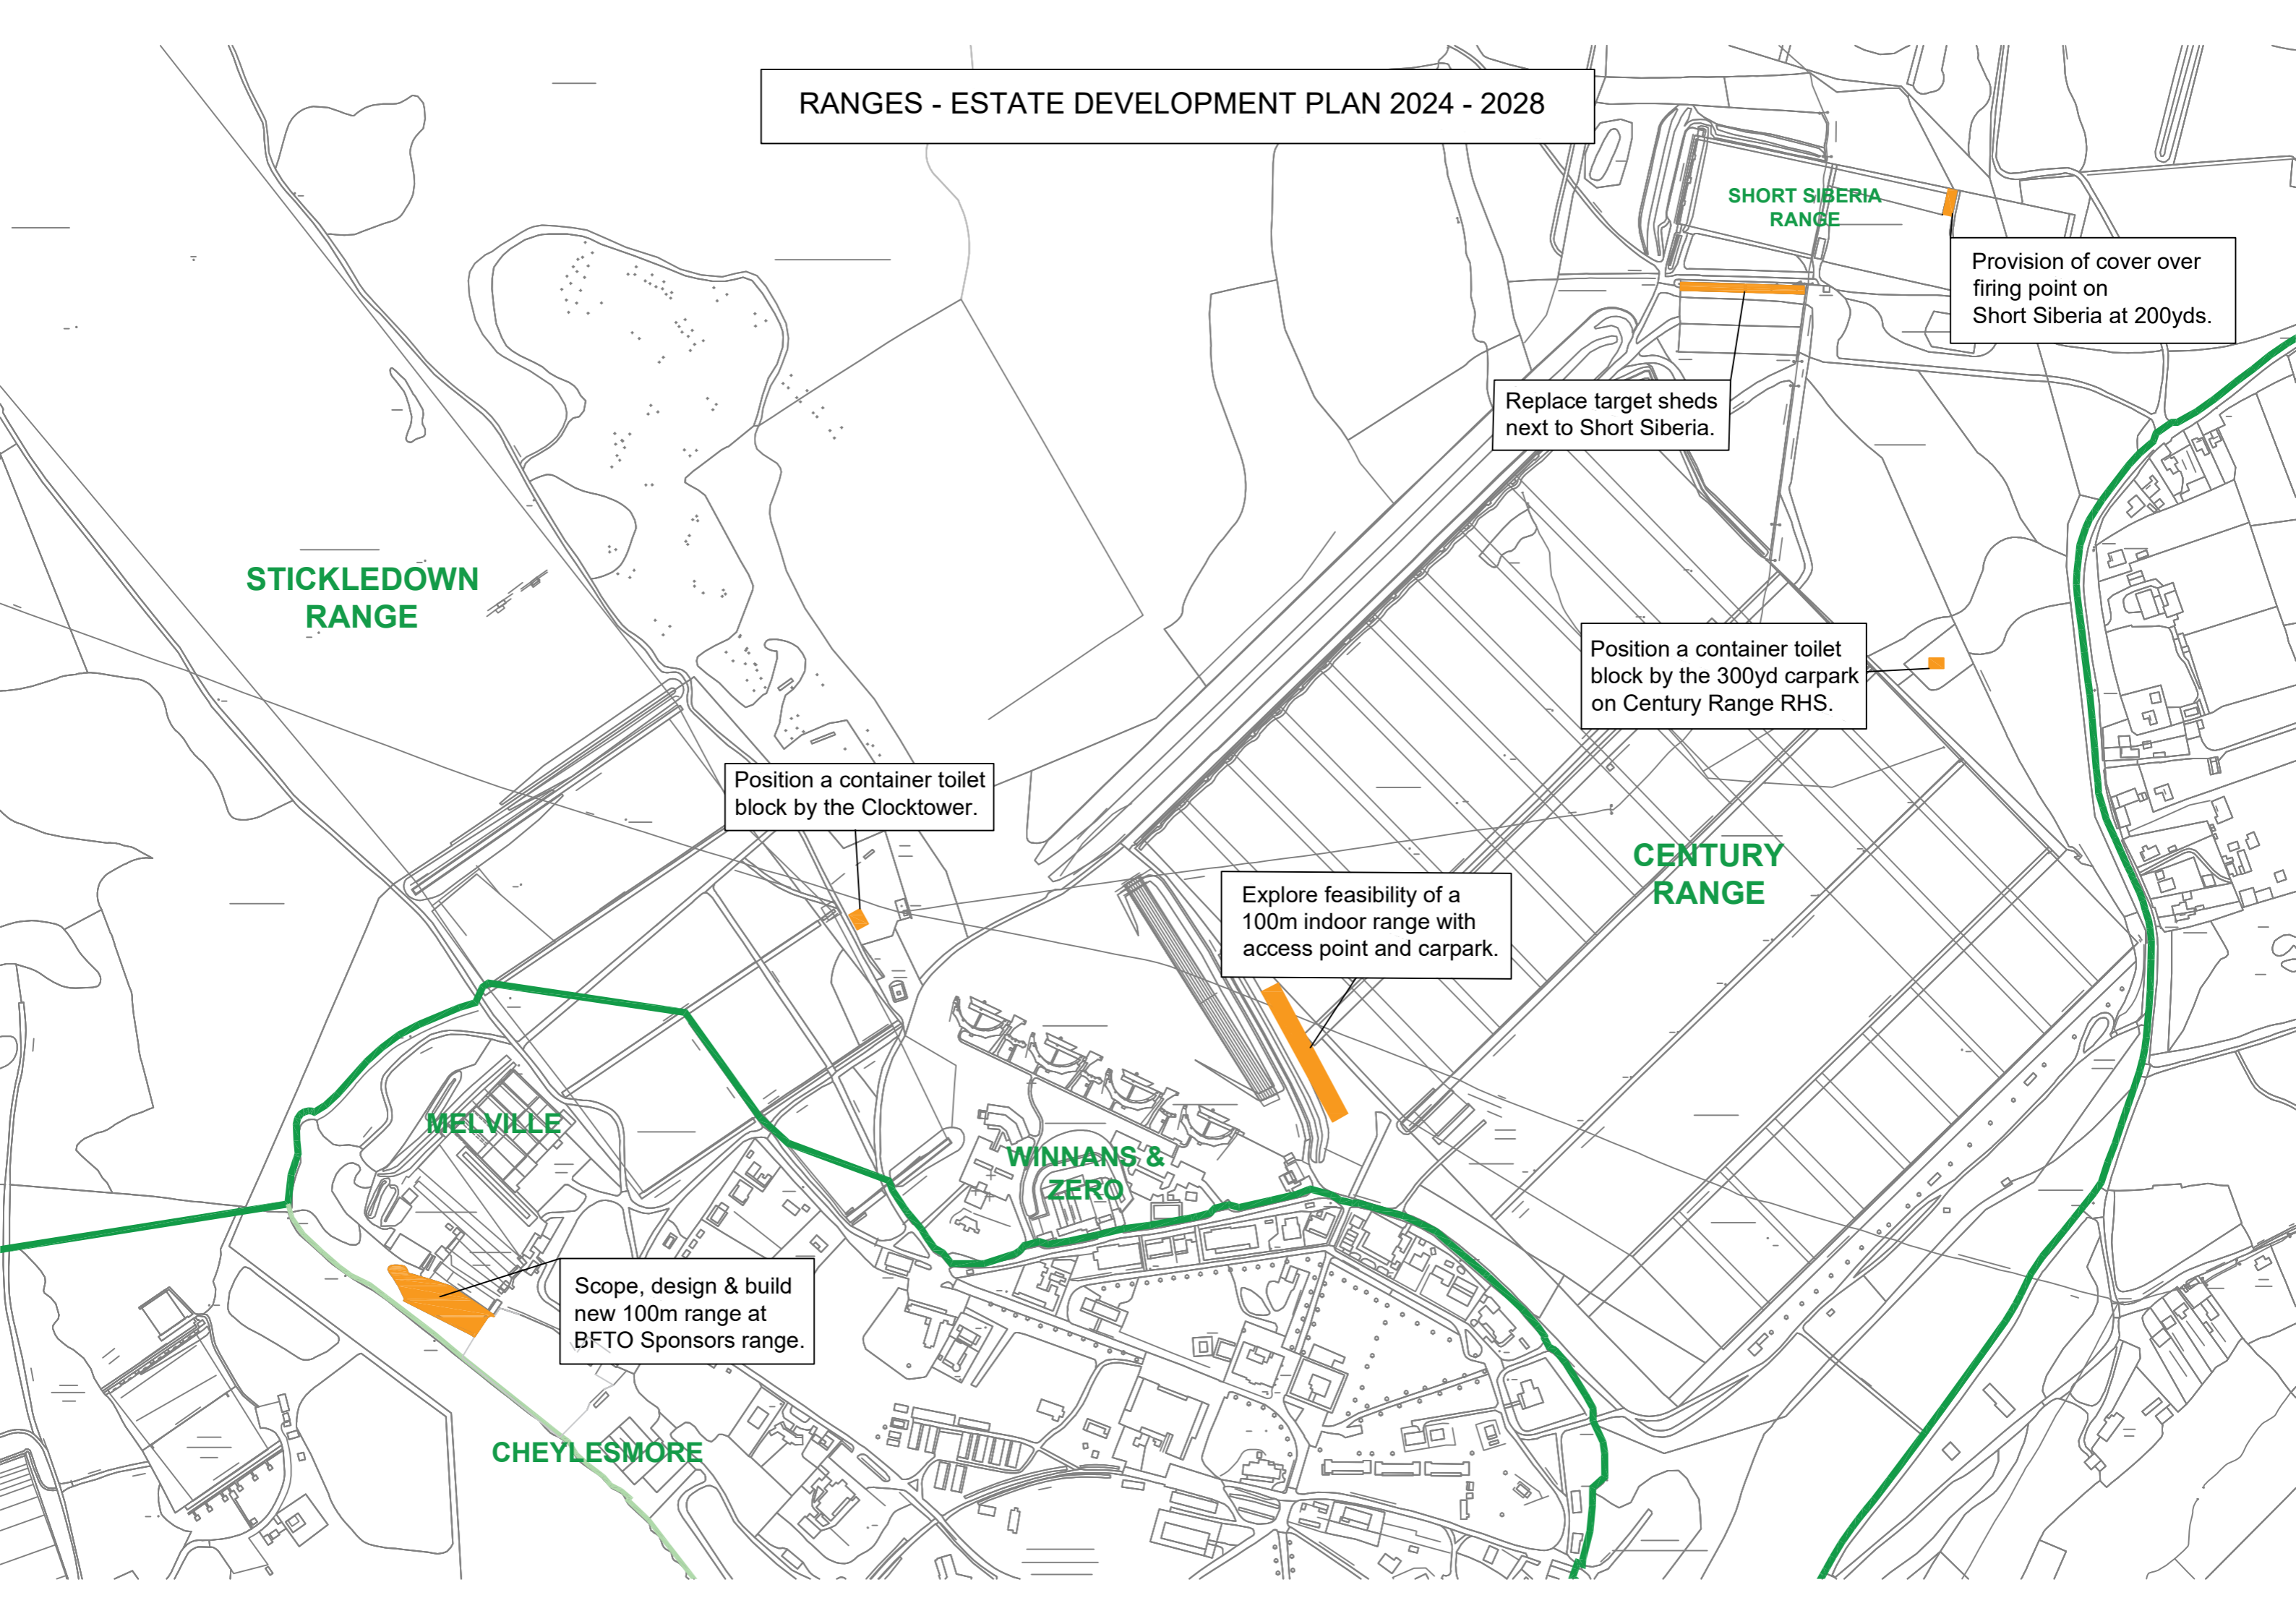

RANGES - ESTATE DEVELOPMENT PLAN 2024 - 2028

STICKLEDOWN RANGE

SHORT SIBERIA RANGE

Provision of cover over firing point on Short Siberia at 200yds.

Replace target sheds next to Short Siberia.

Position a container toilet block by the 300yd carpark on Century Range RHS.

Position a container toilet block by the Clocktower.

Explore feasibility of a 100m indoor range with access point and carpark.

CENTURY RANGE

MELVILLE

WINNANS & ZERO

Scope, design & build new 100m range at BFTO Sponsors range.

CHEYLESMORE