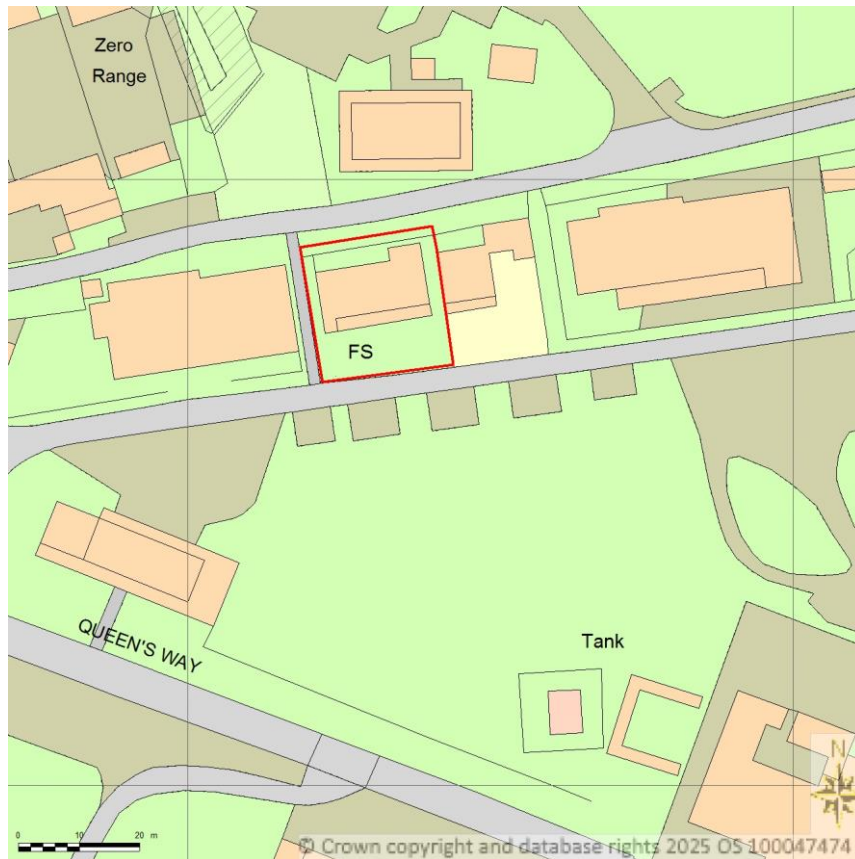

**WHITE HORSE LODGE  
SITE LOCATION PLAN  
AREA 2 HA  
SCALE 1:1250 on A4  
CENTRE COORDINATES: 493741, 157858**

Supplied by Streetwise Maps Ltd  
[www.streetwise.net](http://www.streetwise.net)  
Licence No: 100047474  
04/04/2025 09:19